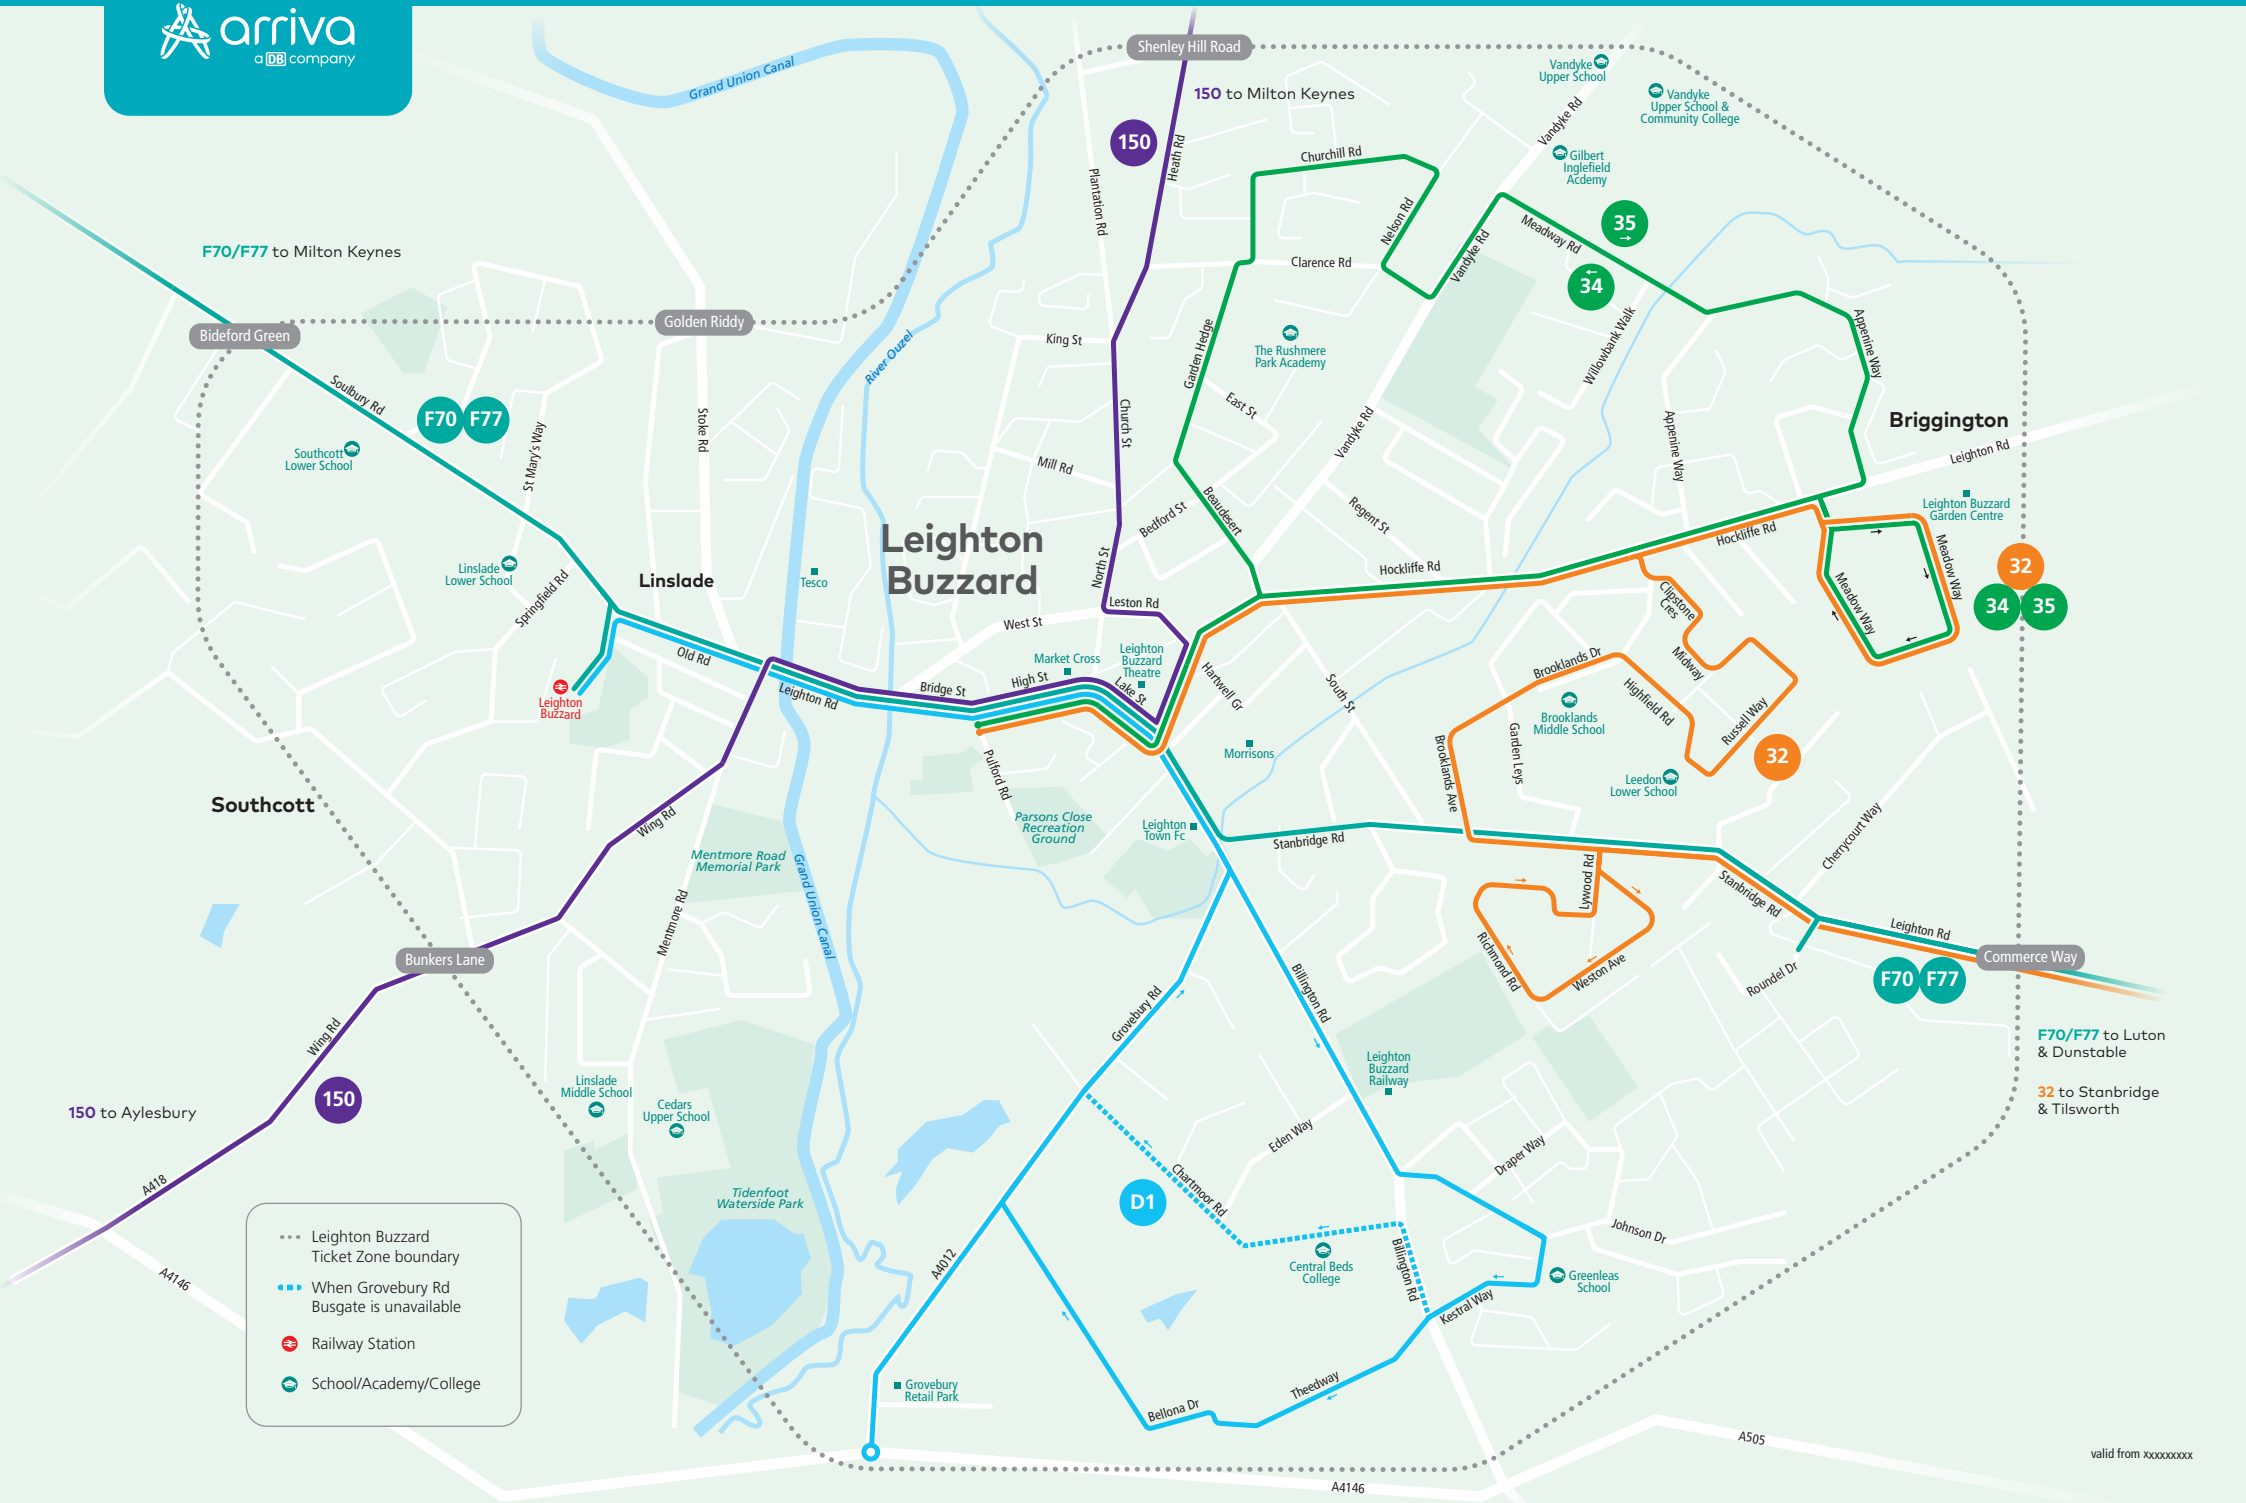

- --- Leighton Buzzard Ticket Zone boundary
- ... When Grovebury Rd Busgate is unavailable
- 🚉 Railway Station
- 🎓 School/Academy/College

F70/F77 to Luton & Dunstable
32 to Stanbridge & Tilsworth