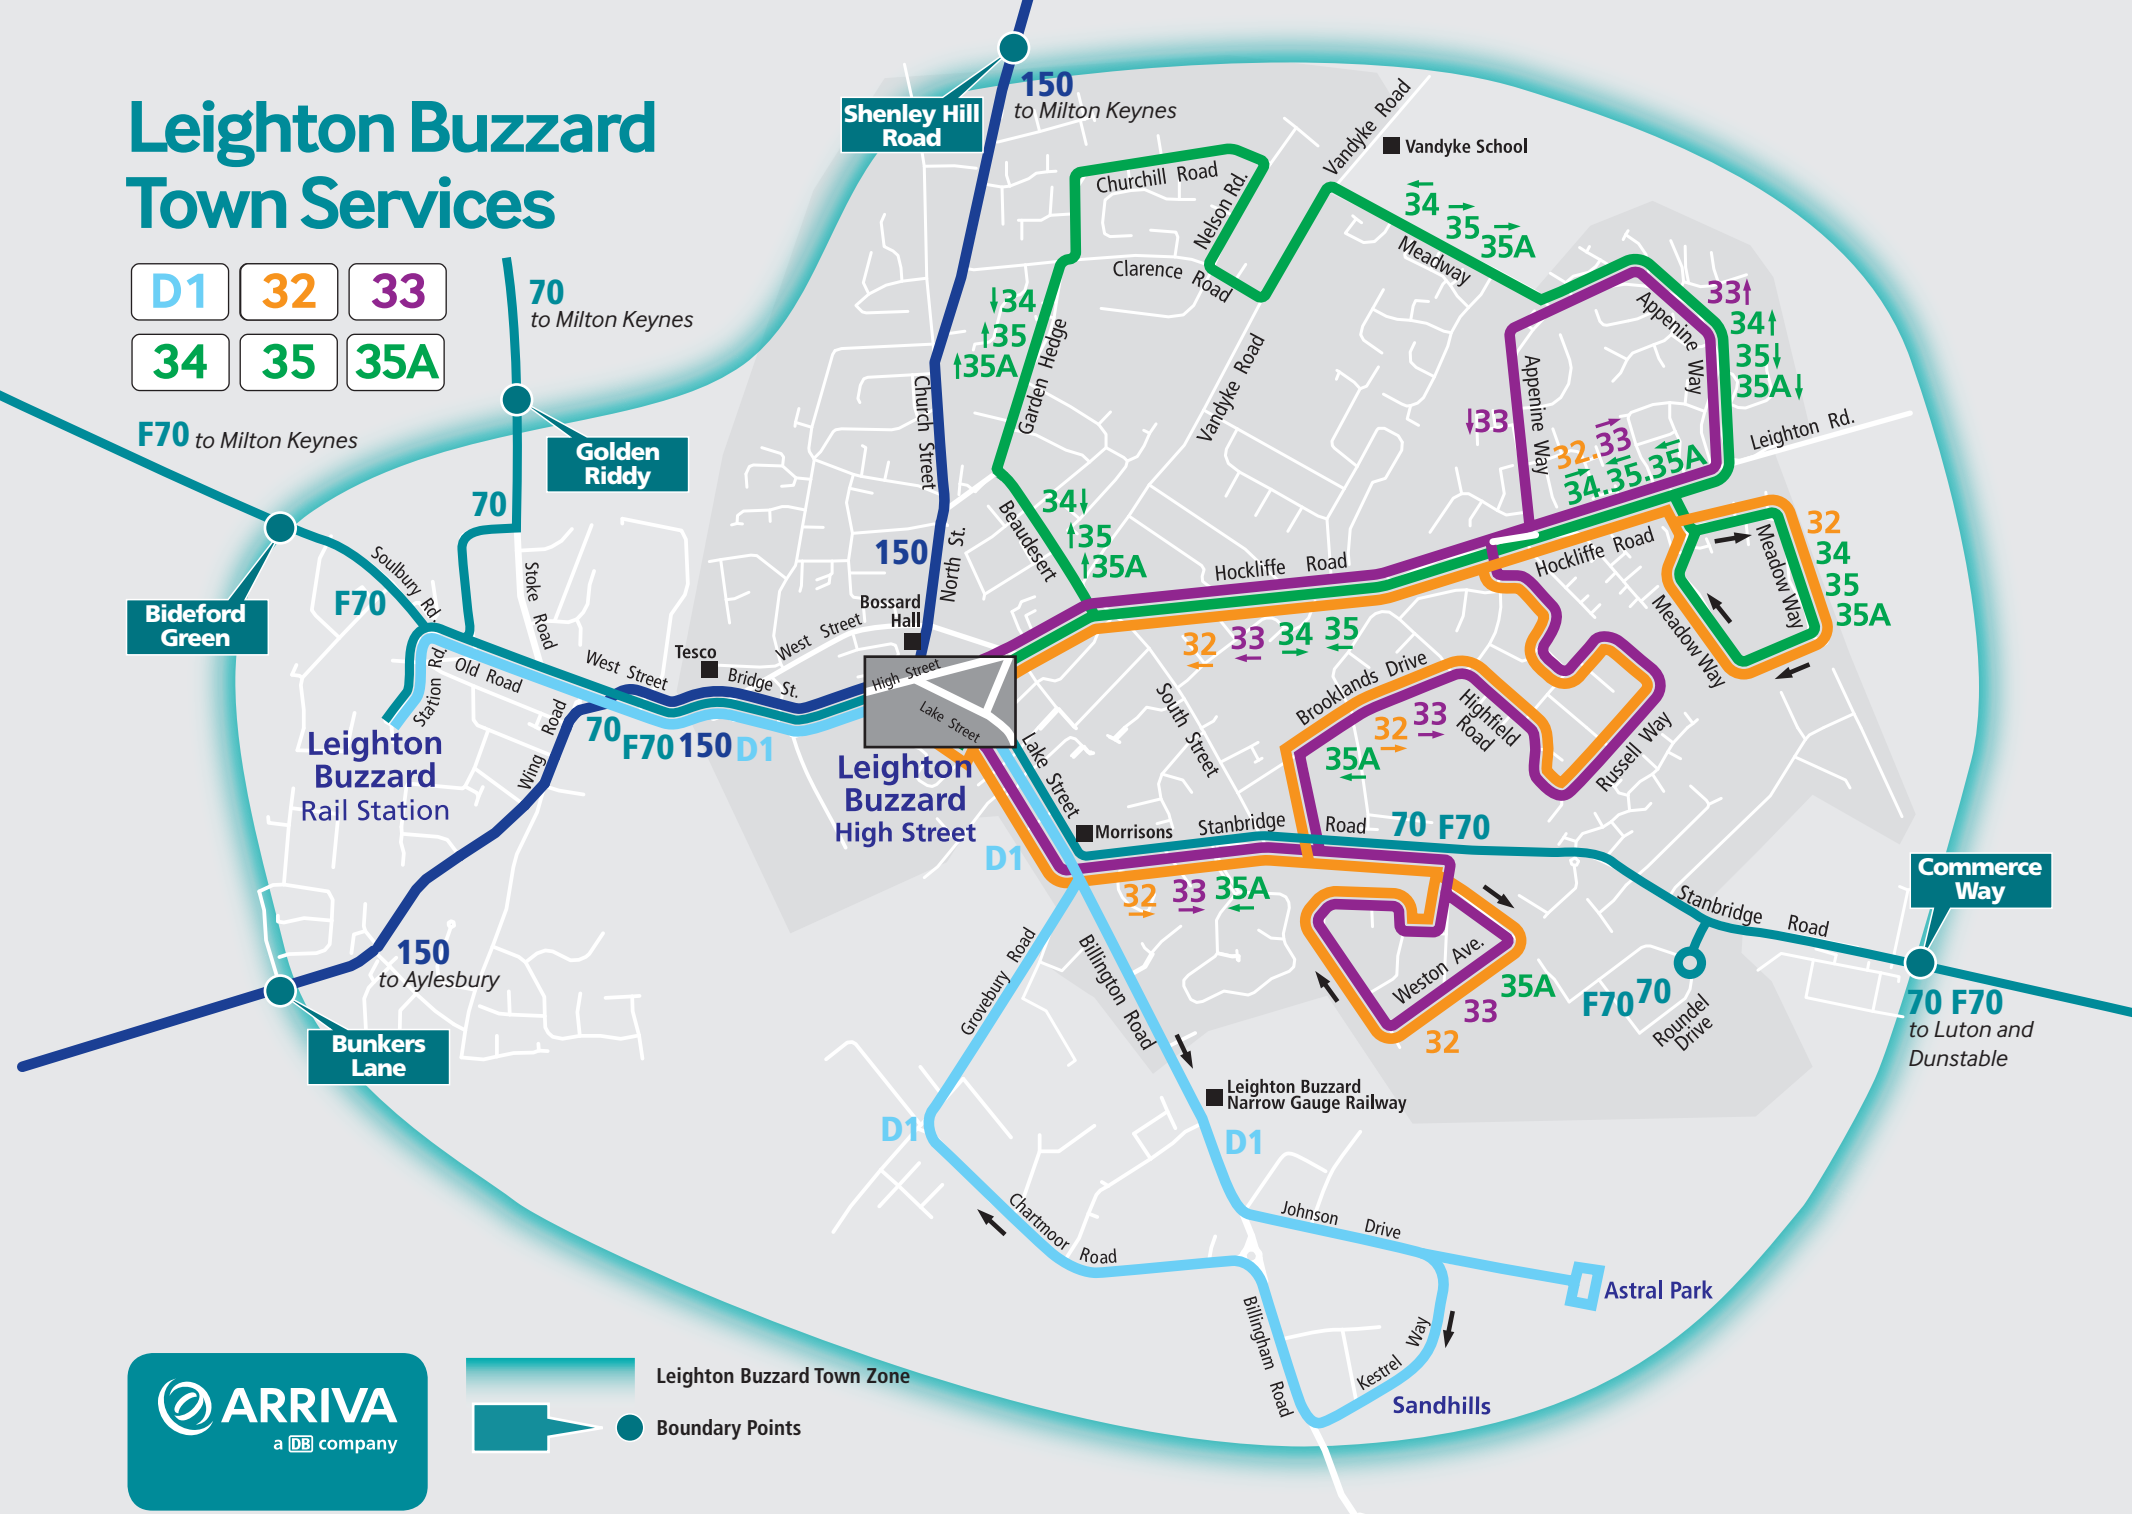

Leighton Buzzard Town Services

- D1
- 32
- 33
- 34
- 35
- 35A

Leighton Buzzard Town Zone

Boundary Points