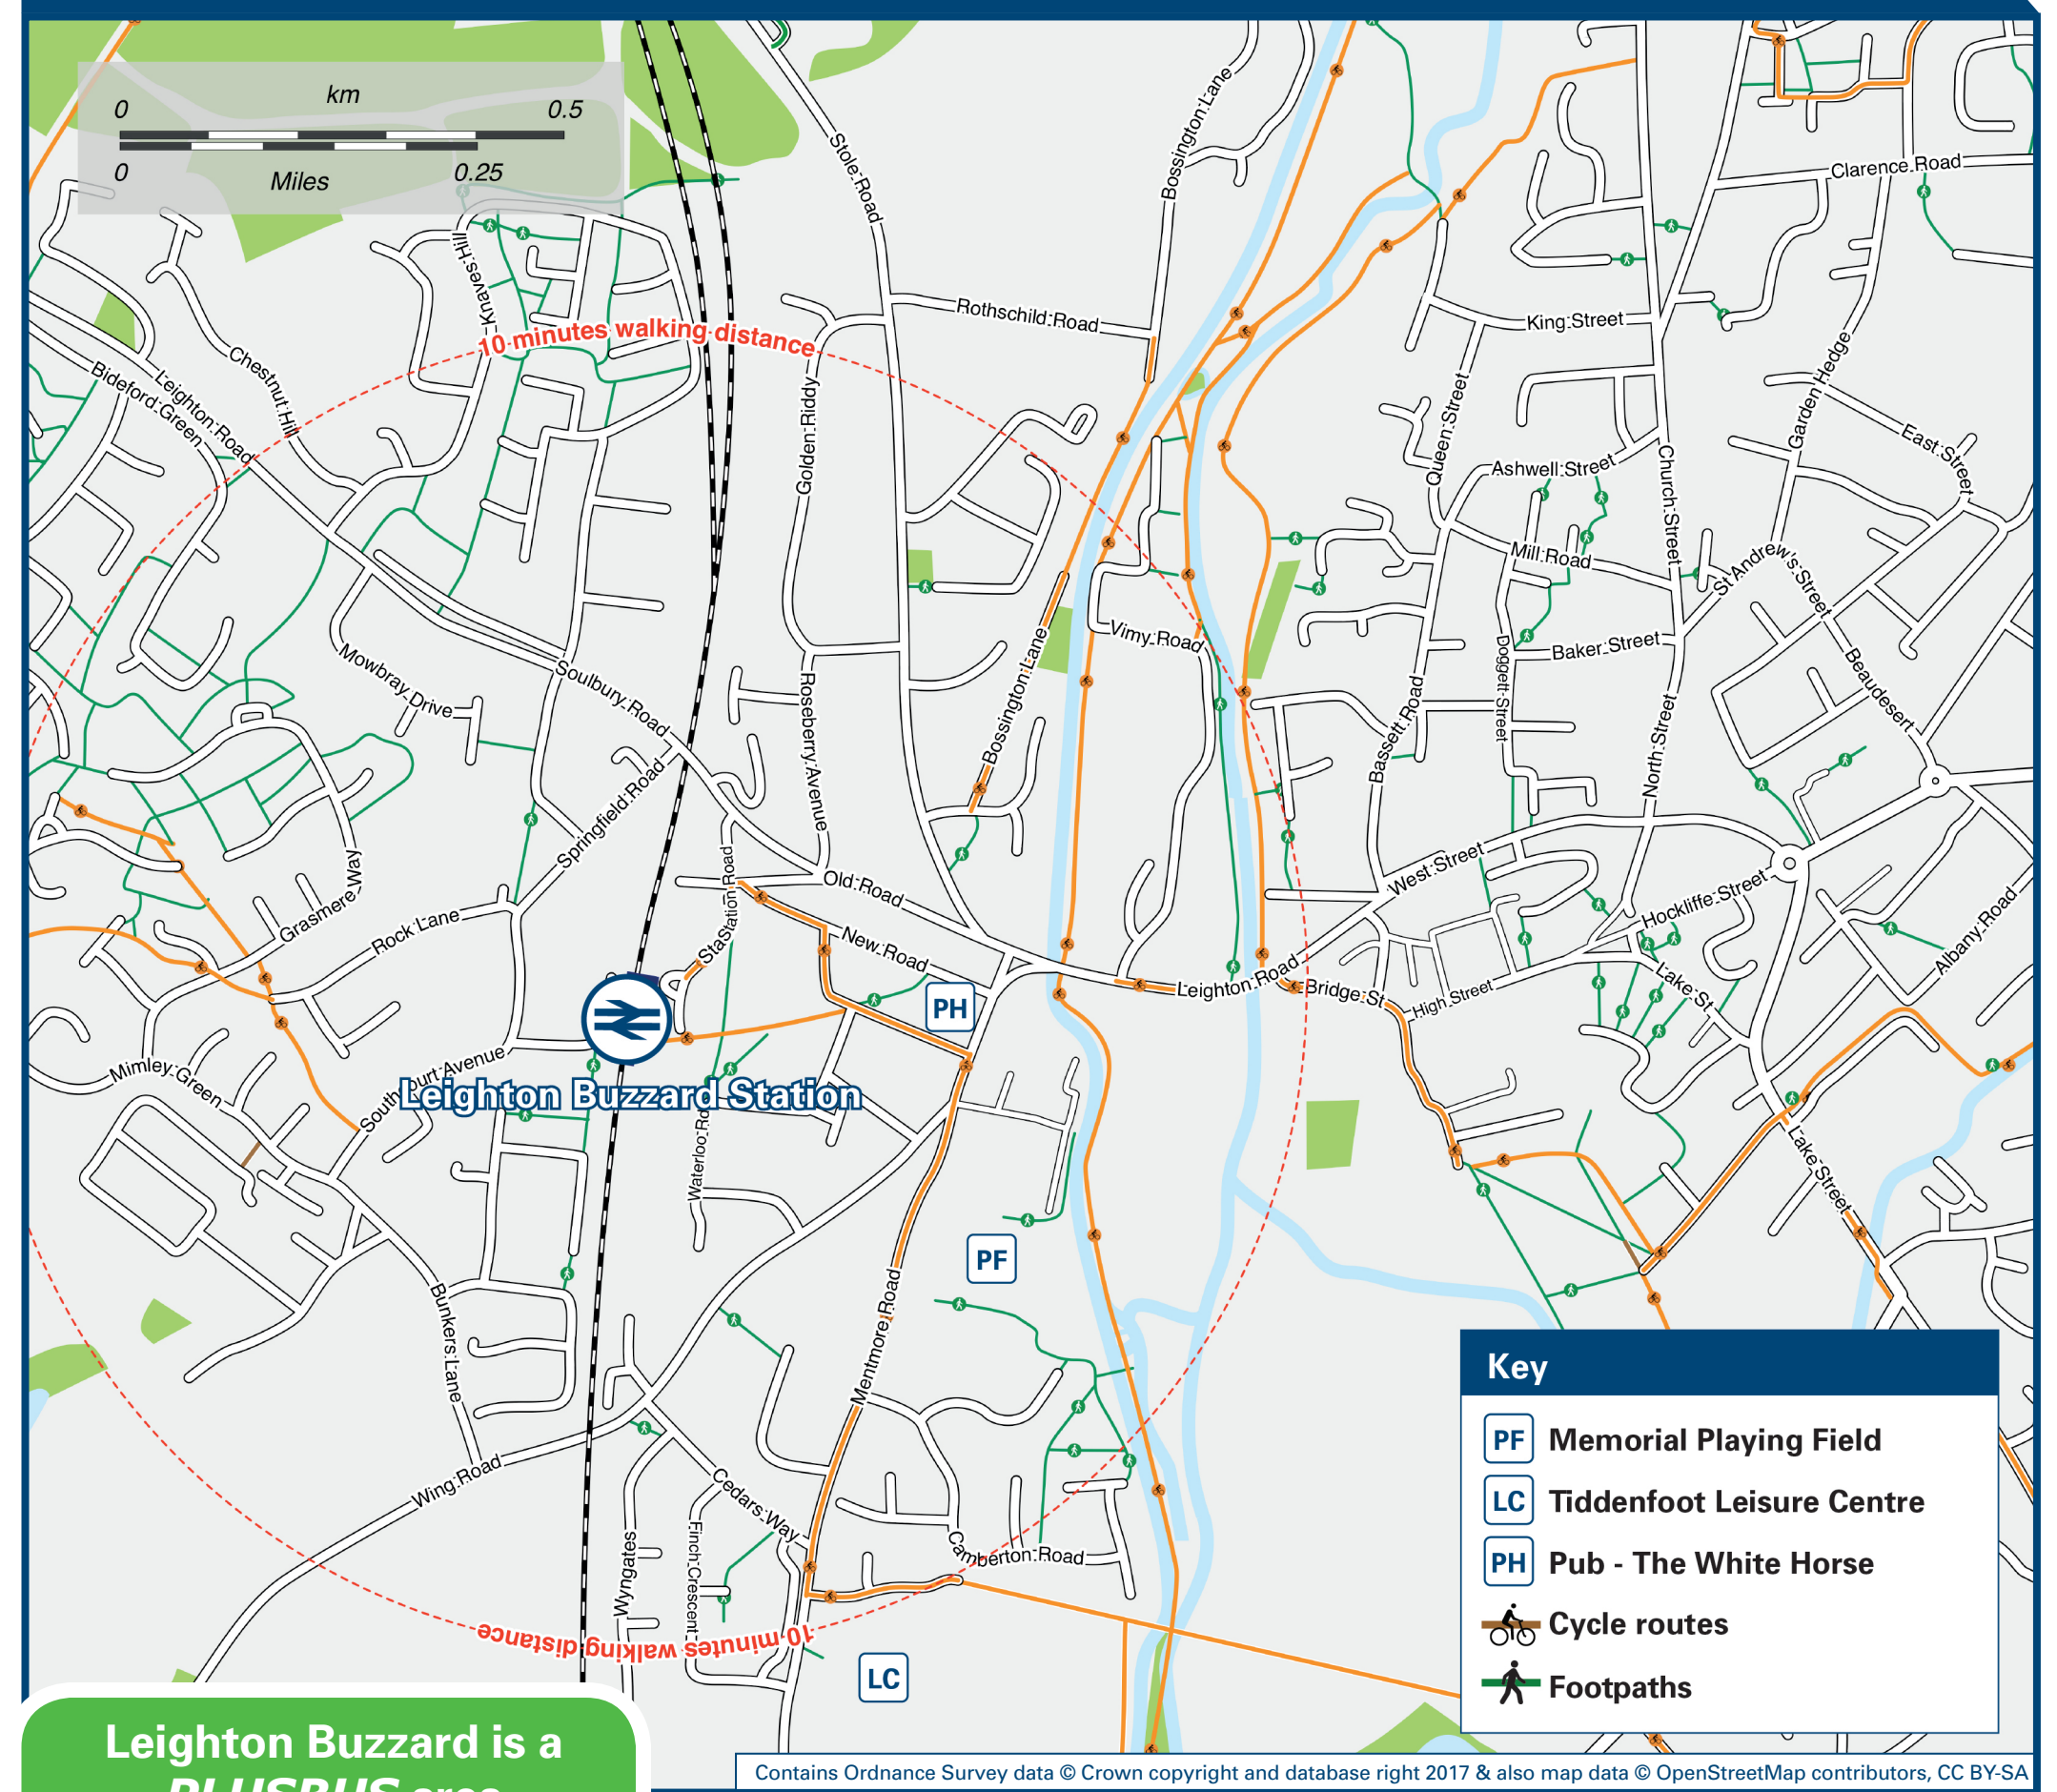

Local area map

Leighton Buzzard is a PLUSBUS area

PLUSBUS is a discount price 'bus pass' that you buy with your train ticket. It gives you unlimited bus travel around your chosen town, on participating buses. Visit www.plusbus.info

Main destinations by bus

(Data correct at May 2017)

DESTINATION	BUS ROUTES	BUS STOP
Aspley Guise	47	3
Aston Abbotts	165	D 4
Aylesbury	150	C 4
	165	D 4
Bierton	150	C 4
	165	D 4
Billington	43, 162, 164	3
Bletchley	70	A
Central Milton Keynes	70, F70	A
	150	B 3
Cublington	165	D 4
Dunstable	70, F70	A
	43, 70, F70	3
Eaton Bray	43, 162, 164	3
Edlesborough	162, 164	3
Eggington	43, 47	3
Heath & Reach	37	A
	150	B 3
Hockliffe	43, 47	3
Horton	164	3
Husborne Crawley	47	3
Leighton Buzzard & Linslade Town area -		
- Appenine Way	32, 33, 34, 35	3
- Billington Park	36A, 36C, 70, F70	A
- Brooklands Drive	32, 33	3

DESTINATION	BUS ROUTES	BUS STOP
- Derwent Road (Lomond Drive)	36A	A
- Grovebury Road	D1	A
- Heath Road	37	A
	150	B 3
- Linslade (Derwent Road/ Lomond Drive)	36A	A
- Meadow Way	32, 34, 35	3
- Pages Park (for Narrow Gauge Railway)	D1	A
- Plantation Road	37	A
- Russell Way	32, 33	3
- Sandhills (Johnson Drive & Kestrel Way)	D1	A
- Town Centre (High Street for Bus Stops 3 & 4)	10 - 15 minutes walk from this station (see maps) D1, 36A, 36C, 70, F70	A
Luton (change here for Luton Airport) #	70, F70	A
Milton Keynes Central	70, F70	A
	150	B 3
Ridgmont	47	3
Slapton	164	3
Soulbury (Village Centre)	162*	D 4
Stanbridge	70	A
Stewkley	162*	D 4
Stoke Hammond	70	A

DESTINATION	BUS ROUTES	BUS STOP
Stoke Mandeville Hospital	165	D 4
Tilsworth	70	A
Totternhoe	43	3
Wing	150	C 4
	165	D 4
Wingrave Crossroads	150	C 4
	165	D 4
Wingrave Village	165	D 4
Woburn	47	3
Woburn Sands	47	3

Notes

- PLUSBUS destination, please see below for details.
- Bus routes 32, 33, 34, 35, 36C, F70, 162, 165 and D1 operate Mondays to Saturdays.
- Bus routes 36A & 164 operate Mondays to Fridays only.
- Bus route 37 operates Mondays to Fridays only at 0700, 0730, 1826, 1856 & 1926 from stop A at this station.
- Bus routes 43 & 47 operate a limited service on Tuesdays only.
- Bus routes 70 and 150 operate a daily service, Mondays to Sundays including Public Holidays.
- For bus times please see bus stop timetables or contact Central Bedfordshire Council or Traveline.
- Direct trains operate to this destination from this station.
- Alternatively change trains at Bletchley for this destination.
- # Change at Luton Interchange for bus route "A" to Luton Airport and at Luton Station for Thameslink and East Midlands train services.
- Bus route 162 does not serve Soulbury village or Stewkley on Fridays.

Taxis

Leighton Buzzard Station is served by a taxi rank or cab office. Check availability before travelling, and pre-book if necessary. Please consider using the following local operators:

(Inclusion of this number doesn't represent any endorsement of the taxi firm)

Burgins Taxis
01525 372 131

D and R Taxis
01525 375 588

Leighton Taxis
01525 636 363

Further information about all onward travel