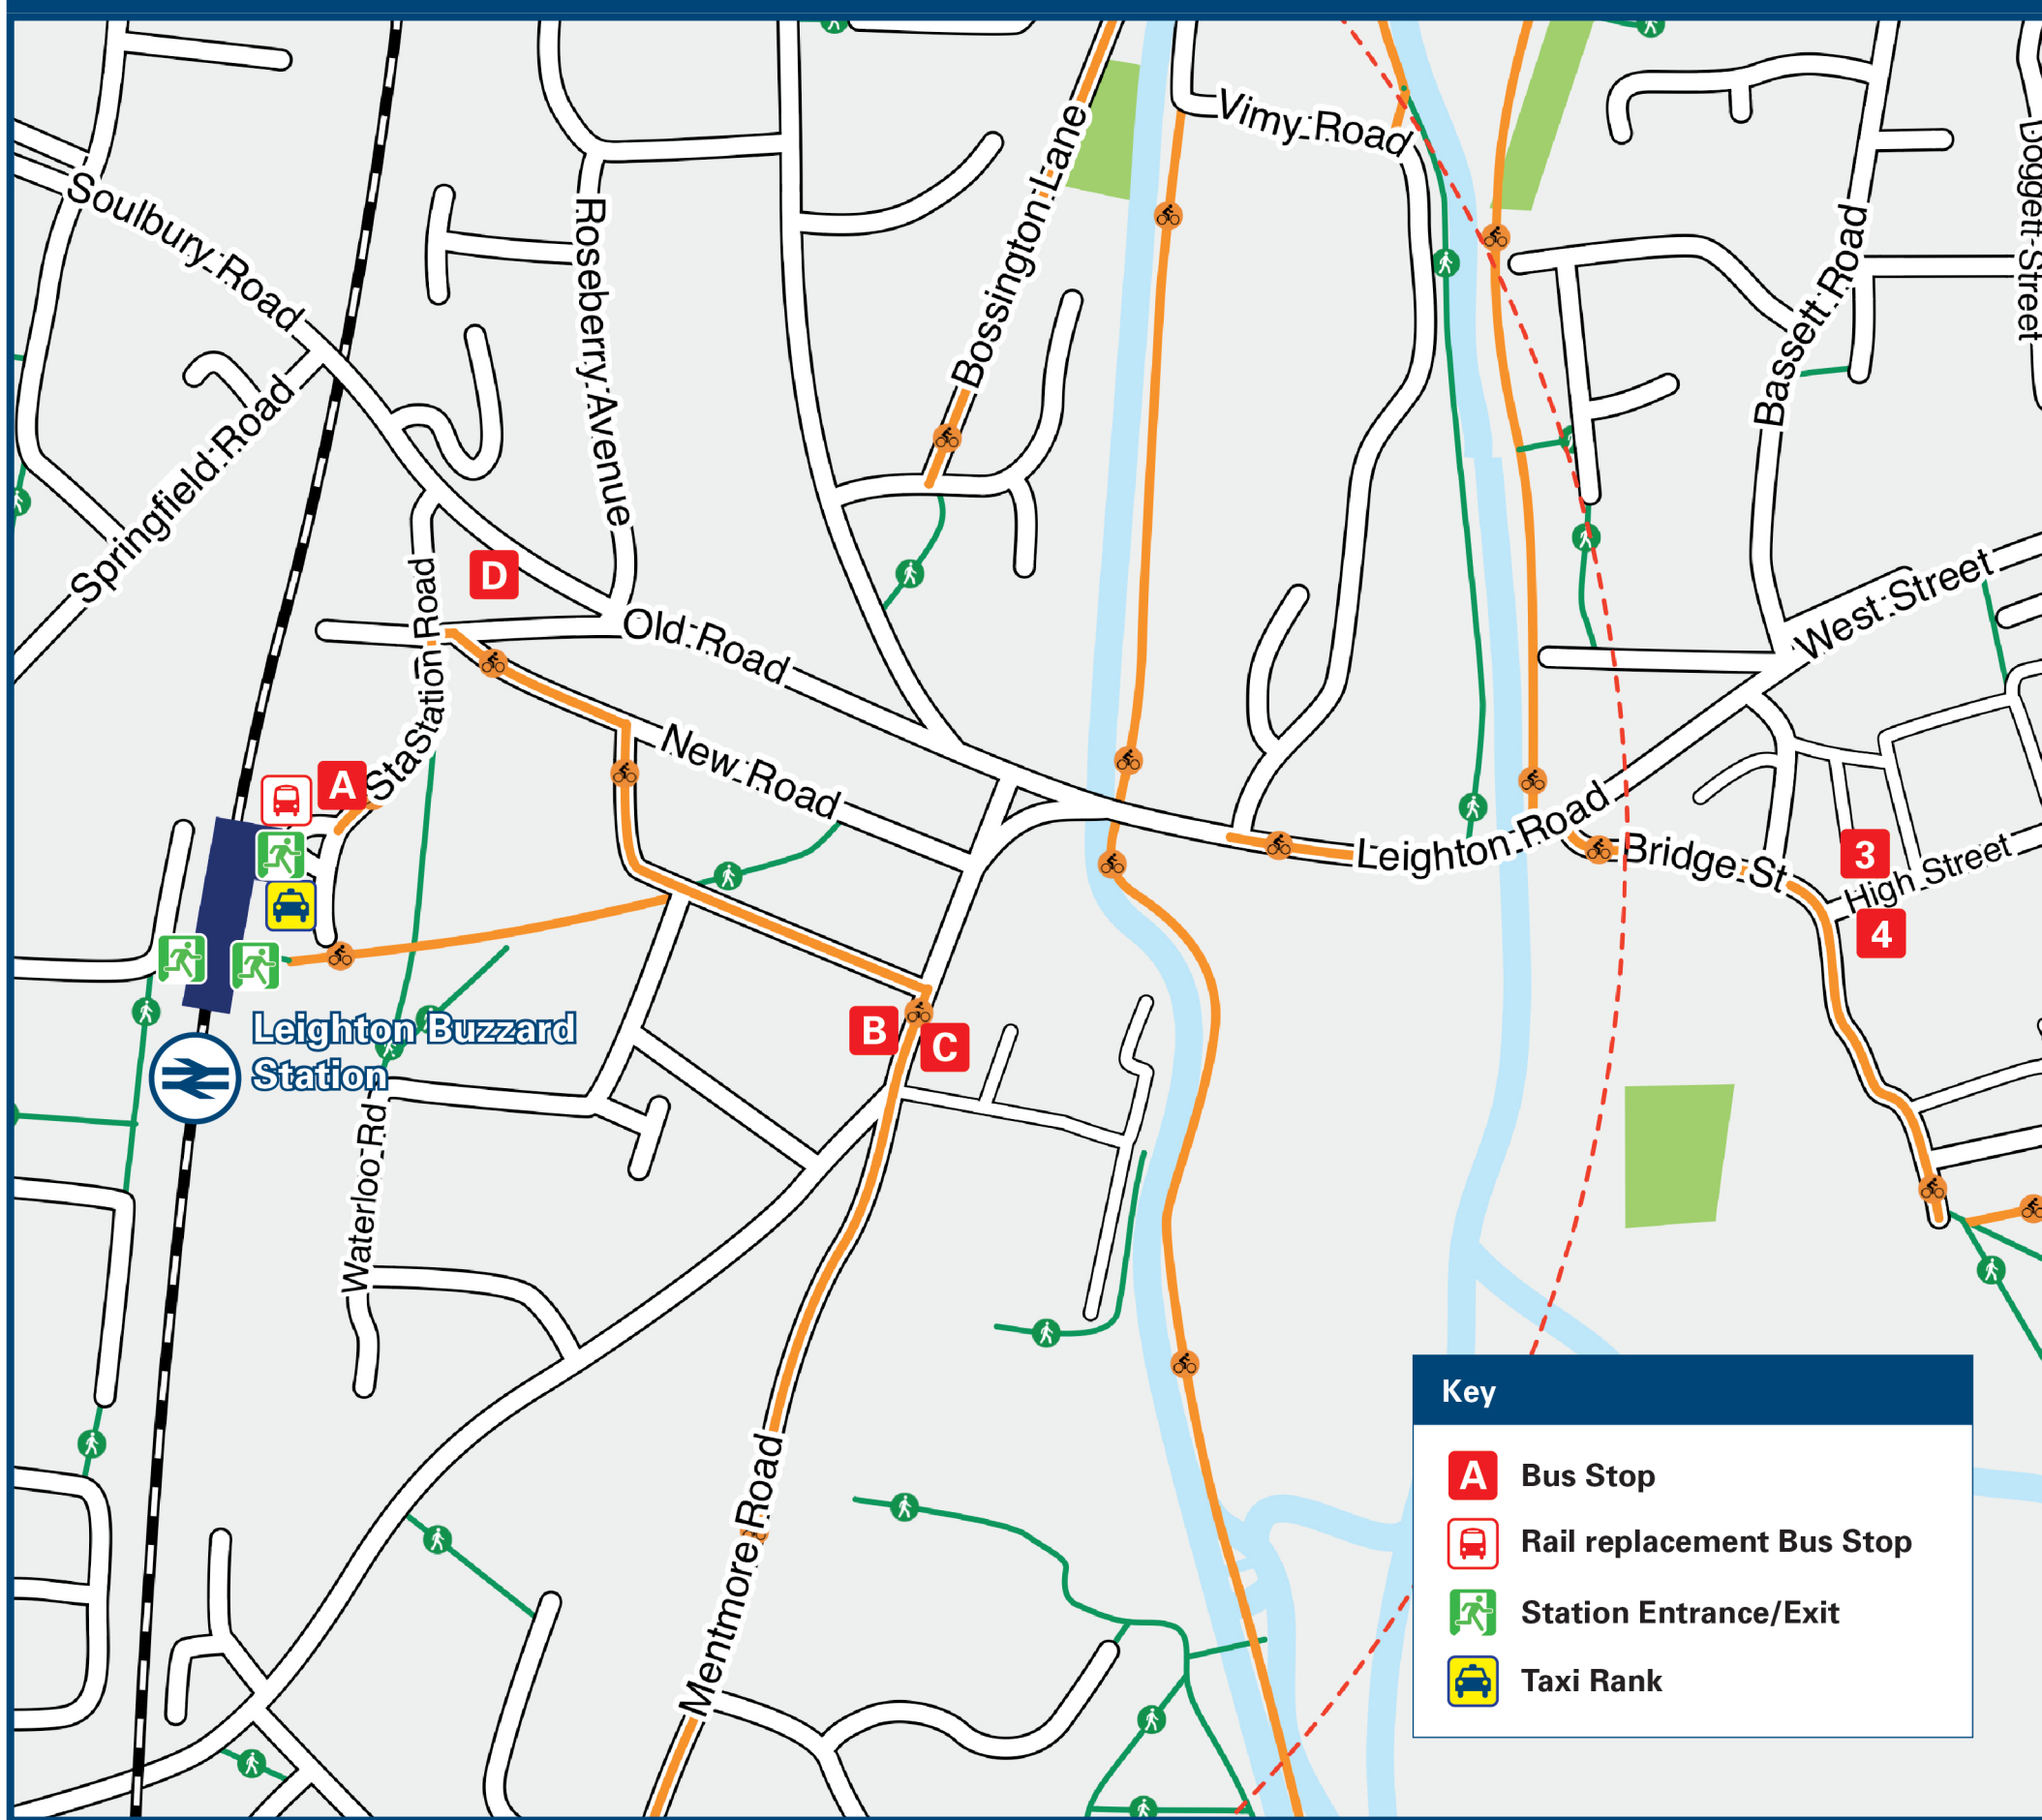

Leighton Buzzard Station

Onward Travel Information

Buses and Taxis

Rail replacement buses/coaches depart from outside the station.